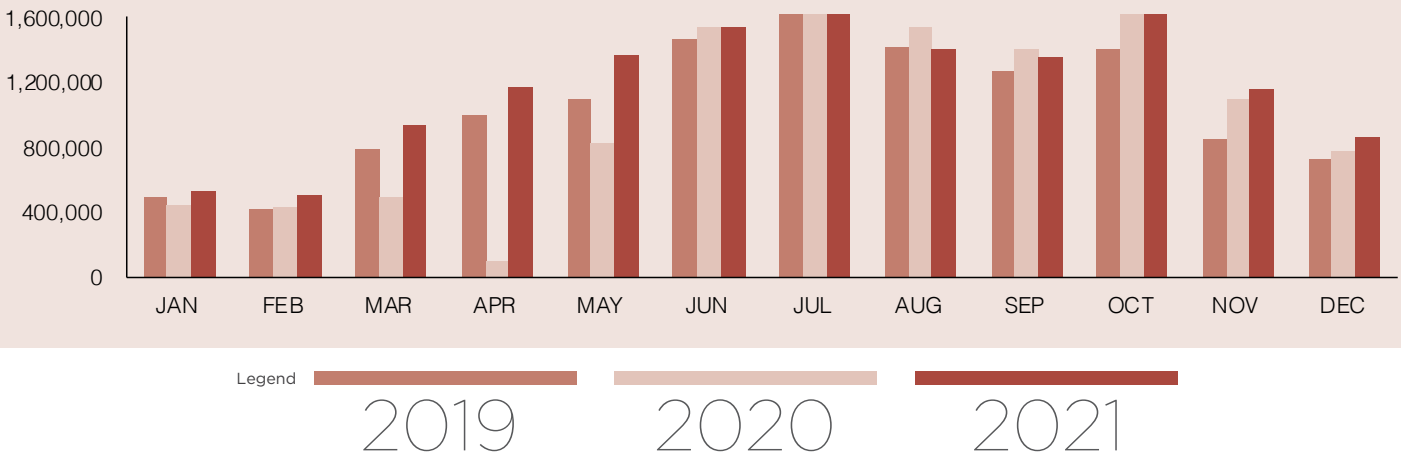

Great Smoky Mountains National Park attributes to the beauty and appeal of Pigeon Forge. The national park broke visitation records in 2021 with 14,137,812 visits, exceeding the 2019 record by 1.5 million visits and 2020 visitation by more than 2 million visits. Great Smoky Mountains National Park continues to be the nation's most visited national park, with more than twice the visitation of Grand Canyon National Park, the nation's second most visited park.

2021		
Month	Visitor Count	% Change
JAN	525,801	17
FEB	502,459	15
MAR	931,060	48
APR	1,169,469	92
MAY	1,363,183	39
JUN	1,539,247	0
JUL	1,730,987	0
AUG	1,398,161	-10
SEP	1,355,599	-3
OCT	1,633,547	-6
NOV	1,155,227	6
DEC	856,808	9
<b>TOTAL</b>	<b>14,161,548</b>	<b>15</b>

2020		
Month	Visitor Count	% Change
JAN	438,509	-12
FEB	426,839	1
MAR	487,535	-38
APR	99,371	-90
MAY	828,792	-24
JUN	1,535,660	4
JUL	1,726,187	7
AUG	1,544,254	9
SEP	1,400,171	10
OCT	1,739,720	24
NOV	1,091,098	28
DEC	777,584	8
<b>TOTAL</b>	<b>12,095,720</b>	<b>-4</b>

PRIOR YEARS		
Year	Visitor Count	% Change
2006	9,289,215	1
2007	9,372,253	1
2008	9,044,010	-4
2009	9,491,437	5
2010	9,463,538	0
2011	9,008,830	-5
2012	9,685,829	8
2013	9,354,695	-3
2014	10,099,276	8
2015	10,712,674	6
2016	11,312,786	6
2017	11,338,893	0
2018	11,421,200	1