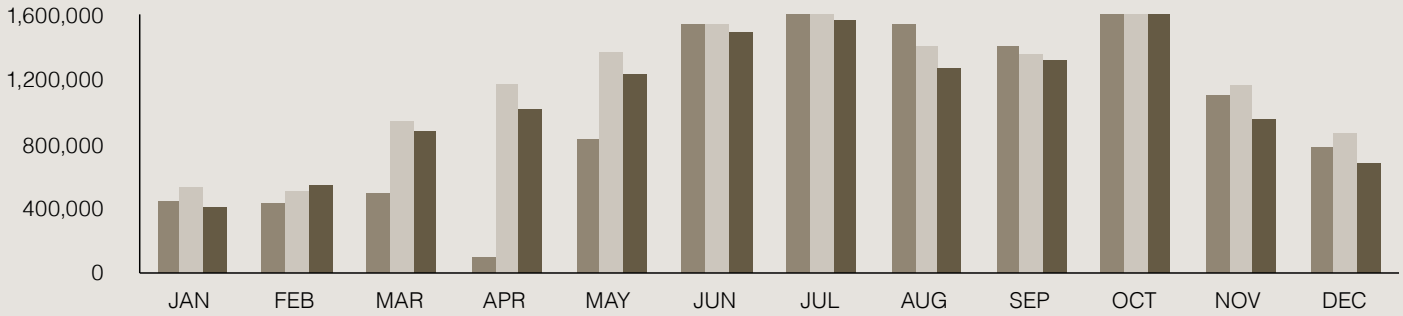

Great Smoky Mountains National Park attributes to the beauty and appeal of Pigeon Forge. The national park welcomed 12,937,633 visitors in 2022, exceeding the 2019 pre-pandemic record by nearly half a million visits. Great Smoky Mountains National Park continues to be the nation's most visited national park, with nearly as many visits as the next three most visited parks combined.

Legend  2020  2021  2022

2022		
Month	Visitor Count	% Change
JAN	409,267	-28
FEB	536,592	6
MAR	878,917	-6
APR	1,014,878	-15
MAY	1,227,558	-11
JUN	1,486,757	-4
JUL	1,560,696	-11
AUG	1,266,172	-10
SEP	1,315,818	-3
OCT	1,624,908	-1
NOV	945,444	-22
DEC	670,626	-28
<b>TOTAL</b>	<b>12,937,633</b>	<b>-9</b>

2021		
Month	Visitor Count	% Change
JAN	525,801	17
FEB	502,459	15
MAR	931,060	48
APR	1,169,469	92
MAY	1,363,183	39
JUN	1,539,247	0
JUL	1,730,987	0
AUG	1,398,161	-10
SEP	1,355,599	-3
OCT	1,633,547	-6
NOV	1,155,227	6
DEC	856,808	9
<b>TOTAL</b>	<b>14,161,548</b>	<b>15</b>

2020		
Month	Visitor Count	% Change
JAN	438,509	-12
FEB	426,839	1
MAR	487,535	-38
APR	99,371	-90
MAY	828,792	-24
JUN	1,535,660	4
JUL	1,726,187	7
AUG	1,544,254	9
SEP	1,400,171	10
OCT	1,739,720	24
NOV	1,091,098	28
DEC	777,584	8
<b>TOTAL</b>	<b>12,095,720</b>	<b>-4</b>