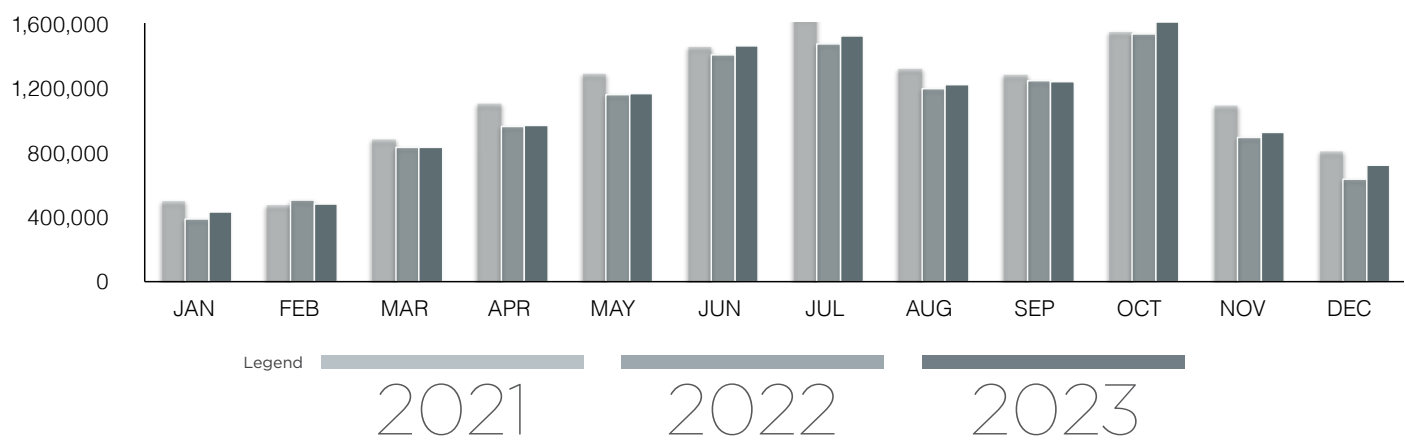

Great Smoky Mountains National Park attributes to the beauty and appeal of Pigeon Forge. The national park welcomed 13.3 million visitors in 2023, its second highest year on record at the park. Great Smoky Mountains National Park continues to be the nation's most visited national park, with nearly as many visits as the next three most visited parks combined.

2023		
Month	Visitor Count	% Change
JAN	459,626	11%
FEB	506,742	-6%
MAR	879,991	0%
APR	1,026,754	1%
MAY	1,229,626	0%
JUN	1,545,906	4%
JUL	1,609,741	3%
AUG	1,289,406	2%
SEP	1,307,865	-1%
OCT	1,704,922	5%
NOV	975,806	3%
DEC	761,262	12%
<b>TOTAL</b>	<b>13,297,647</b>	<b>3%</b>

2021		
Month	Visitor Count	% Change
JAN	525,801	17%
FEB	502,459	15%
MAR	931,060	48%
APR	1,169,469	92%
MAY	1,363,183	39%
JUN	1,539,247	0%
JUL	1,730,987	0%
AUG	1,398,161	-10%
SEP	1,355,599	-3%
OCT	1,633,547	-6%
NOV	1,155,227	6%
DEC	856,808	9%
<b>TOTAL</b>	<b>14,161,548</b>	<b>15%</b>

PRIOR YEARS		
Year	Visitor Count	% Change
2008	9,044,010	-4%
2009	9,491,437	5%
2010	9,463,538	0%
2011	9,008,830	-5%
2012	9,685,829	8%
2013	9,354,695	-3%
2014	10,099,276	8%
2015	10,712,674	6%
2016	11,312,786	6%
2017	11,338,893	0%
2018	11,421,200	1%
2019	12,547,743	10%
2020**	12,095,720	-4%